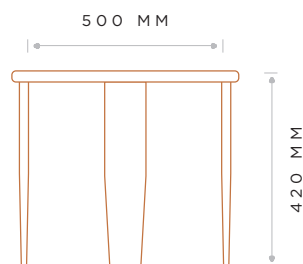

BODE SIDE TABLE

DESIGNED + MADE IN NEW ZEALAND

Organic in its form; Bode is clean and contemporary and offers itself to a variety of environments. Bode can stand on its own or nested with other tables.

BODE

MEASUREMENTS

DESIGNED + MADE IN NEW ZEALAND

DIMENSIONS

LENGTH	DEPTH	HEIGHT
500 MM	500 MM	420 MM

MAINTENANCE

It is recommended to spill cleans up immediately.
Refer to Passport to Quality for additional care instructions.