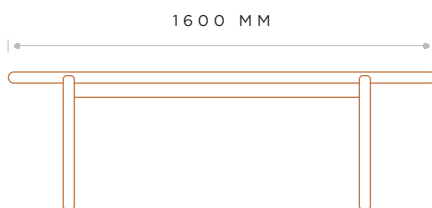

FINCH COFFEE TABLE

DESIGNED + MADE IN NEW ZEALAND

FINCH

Finch celebrates the elegance of craftsmanship and materiality. Available in either stone or exaggerated textural timber top. The Finch range includes dining and console table options.

MEASUREMENTS

FRONT

SIDE

DESIGNED + MADE IN NEW ZEALAND

DIMENSIONS

LENGTH

DEPTH

HEIGHT