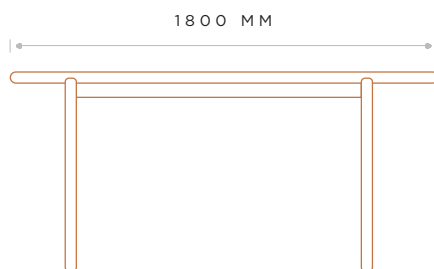

FINCH CONSOLE

DESIGNED + MADE IN NEW ZEALAND

FINCH

Finch console is made from solid timber.
This is also available in stone top.

MEASUREMENTS

FRONT

SIDE

DESIGNED + MADE IN NEW ZEALAND