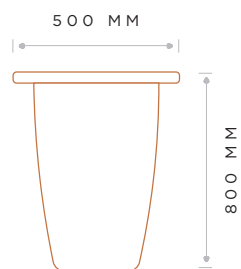

FINCH CONSOLE

DESIGNED + MADE IN NEW ZEALAND

FINCH

Finch console is made from solid timber.
This is also available in stone top.

MEASUREMENTS

FRONT

SIDE

DESIGNED + MADE IN NEW ZEALAND