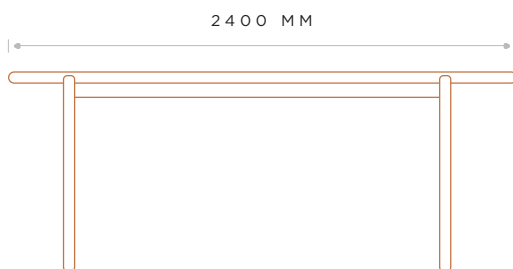

FINCH DINING TABLE

DESIGNED + MADE IN NEW ZEALAND

FINCH

Finch is an elegant table range celebrating craftsmanship and materiality. With softened angled legs and a semi-bullnose edge. The Finch range includes coffee and console table options.

MEASUREMENTS

FRONT

SIDE

DESIGNED + MADE IN NEW ZEALAND

DIMENSIONS

| LENGTH | DEPTH | HEIGHT |
|---------|---------|--------|
| 2400 MM | 1100 MM | 740 MM |

AVAILABLE IN OTHER SIZES

MAINTENANCE