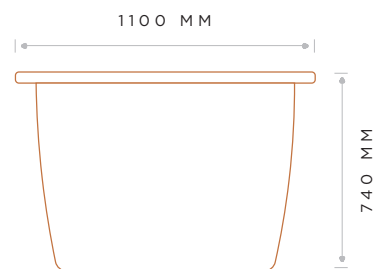

MEASUREMENTS

FRONT

SIDE

DESIGNED + MADE IN NEW ZEALAND

DIMENSIONS

| LENGTH | DEPTH | HEIGHT |
|---------|---------|--------|
| 2400 MM | 1100 MM | 740 MM |

AVAILABLE IN OTHER SIZES

MAINTENANCE