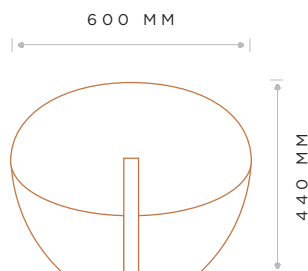

NALA STOOL

DESIGNED + MADE IN NEW ZEALAND

Solid timber base with fabric or fur top

NALA

MEASUREMENTS

DESIGNED + MADE IN NEW ZEALAND

DIMENSIONS

LENGTH	DEPTH FRAME	HEIGHT SEAT
--------	-------------	-------------