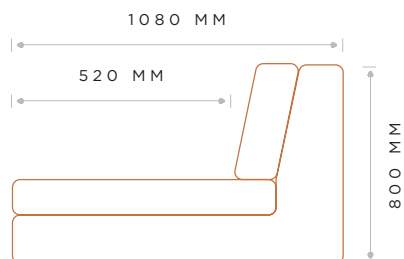

SIDE

DESIGNED + MADE IN NEW ZEALAND