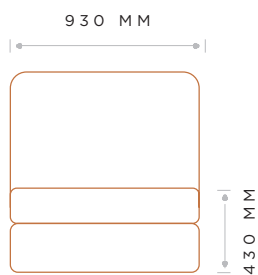

MEASUREMENTS

FRONT