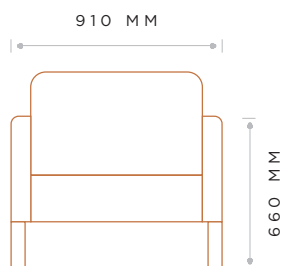

MEASUREMENTS

FRONT