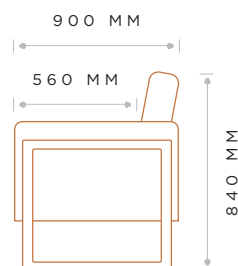

SIDE

DESIGNED + MADE IN NEW ZEALAND