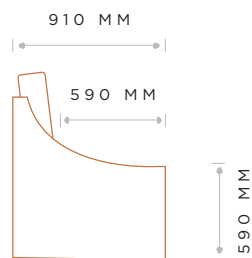

ZIGGY SOFA

DESIGNED + MADE IN NEW ZEALAND

ZIGGY

A graceful profile that effortlessly blends contemporary and traditional David Shaw aesthetic elements. Finished with a loose or fitted cover, with foam seats and feather back cushion.

MEASUREMENTS

FRONT

SIDE

BACK

DESIGNED + MADE IN NEW ZEALAND