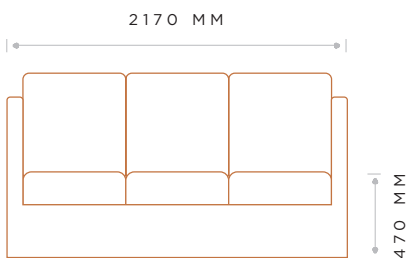

MEASUREMENTS

FRONT