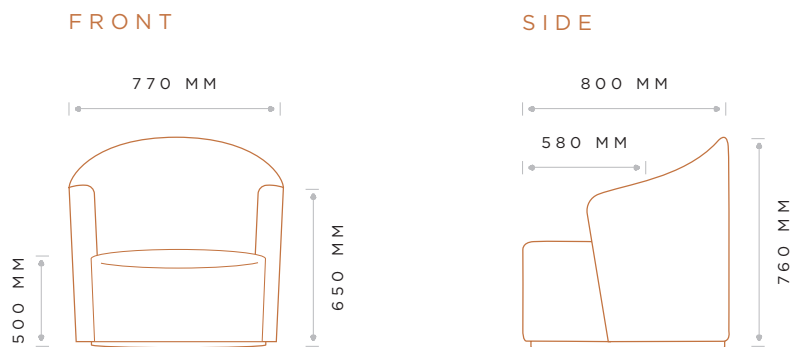

SONNY XL CHAIR

DESIGNED + MADE IN NEW ZEALAND

SONNY

A bigger version of our bestselling Sonny swivel Chair.

MEASUREMENTS

DESIGNED + MADE IN NEW ZEALAND

DIMENSIONS

LENGTH	DEPTH FRAME	HEIGHT BACK	DEPTH SEAT	HEIGHT ARM	HEIGHT SEAT
770 MM	800 MM	760 MM	580 MM	650 MM	500 MM